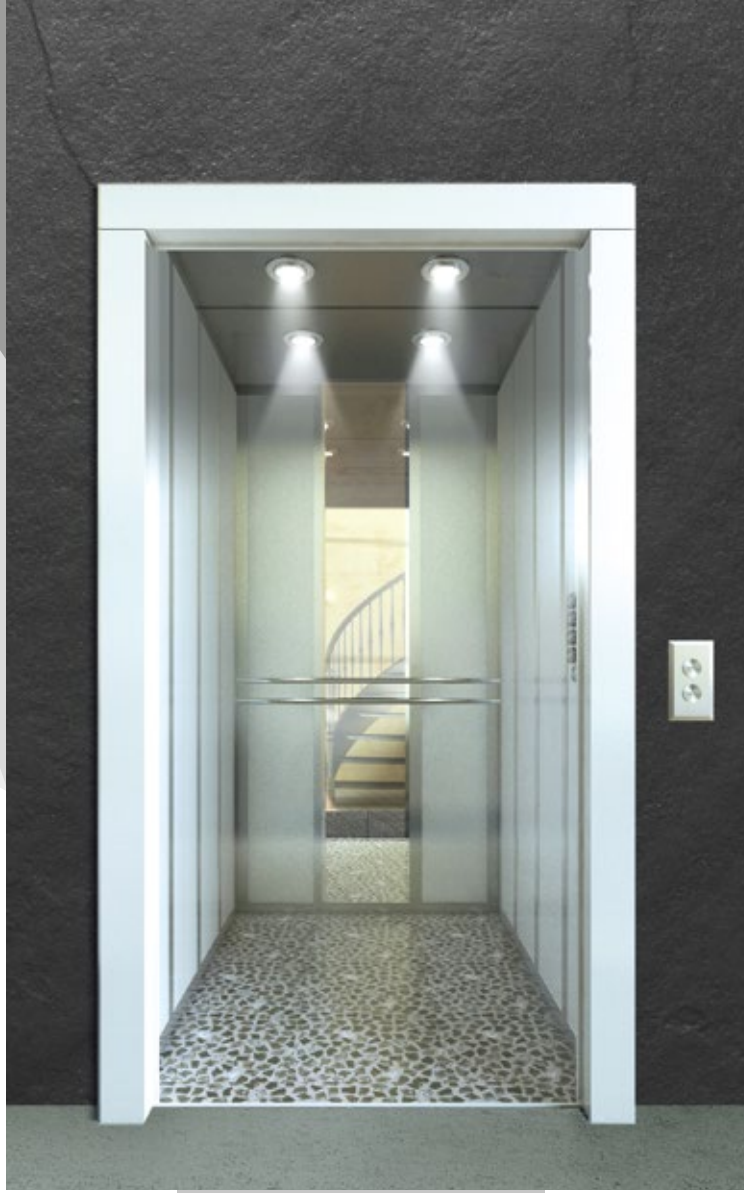

B A S E M O D E L S

ZEMİN	PVC
PANELLER	Elektrostatik Toz Boya / RAL 7035
GİRİŞ YANLARI	Elektrostatik Toz Boya / RAL 7035
AYNA PANELİ	Paslanmaz Çelik / Satine
AYNA	Flotal Ayna / Standard
TAVAN	Paslanmaz Çelik / Ayna
AYDINLATMA	LED
TUTAMAK	Satine Paslanmaz Çelik
SÜPÜRGELİK	Paslanmaz Çelik / Ayna
COP	Kabin Kumanda Paneli dahil değildir.

FLOOR	PVC
WALL PANELS	Electrostatic Powder Paint / RAL 7035
ENTRANCE SIDES	Electrostatic Powder Paint / RAL 7035
MIRROR PANEL	Stainless Steel / Satine
MIRROR	Float Mirror / Standard
CEILING	Stainless Steel / Mirror
LIGHTING	LED
HANDRAIL	Satine Stainless Steel
KICKPLATE	Stainless Steel / Mirror
COP	Car Operation Panel not included.