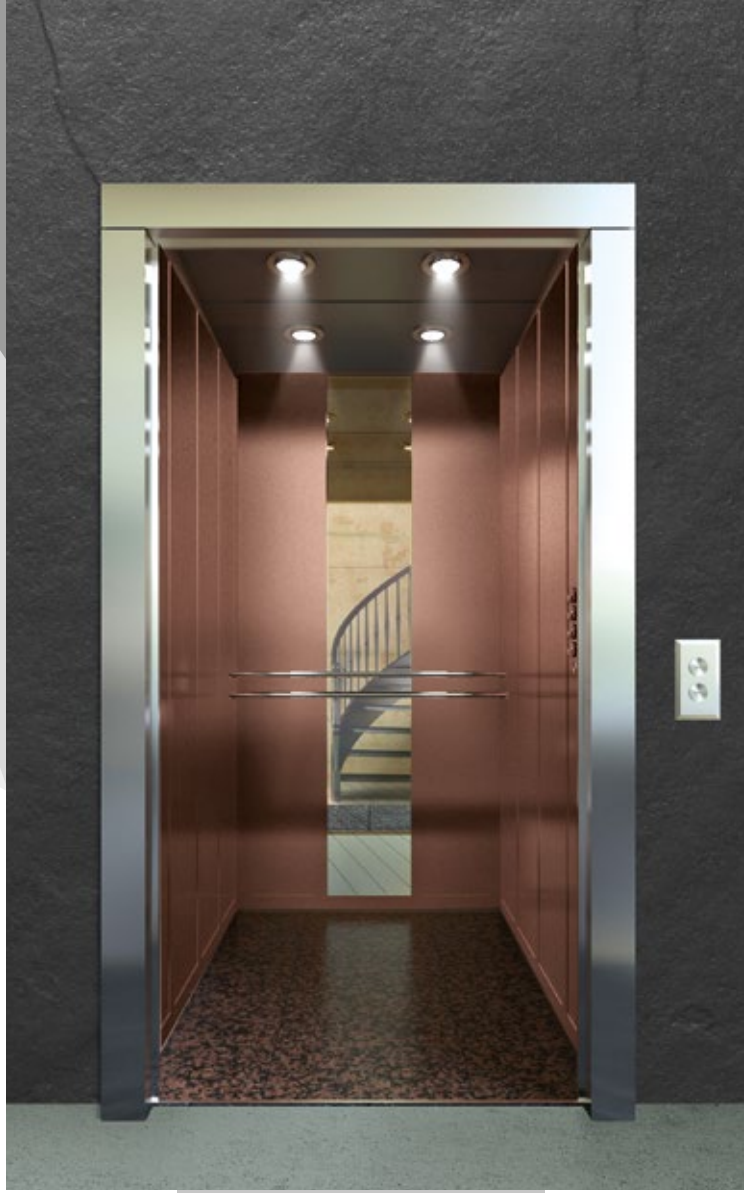

DECO BRONZE

ZEMİN	Granit / Eagle Red	FLOOR	Granite / Eagle Red
PANELLER	Paslanmaz Çelik / Satine Bronz	WALL PANELS	Stainless Steel / Satine Bronze
GİRİŞ YANLARI	Paslanmaz Çelik / Satine Bronz	ENTRANCE SIDES	Stainless Steel / Satine Bronze
AYNA PANELİ	Paslanmaz Çelik / Bronz Ayna	MIRROR PANEL	Stainless Steel / Mirror
AYNA	Flotal Ayna / Standard	MIRROR	Float Mirror / Standard
TAVAN	Paslanmaz Çelik / Ayna	CEILING	Stainless Steel / Mirror
AYDINLATMA	LED	LIGHTING	LED
TUTAMAK	Paslanmaz Çelik / Satine	HANDRAIL	Stainless Steel / Satine
SÜPÜRGELİK	Paslanmaz Çelik / Ayna	KICKPLATE	Stainless Steel / Mirror
COP	Kabin Kumanda Paneli dahil değildir.	COP	Car Operation Panel not included.