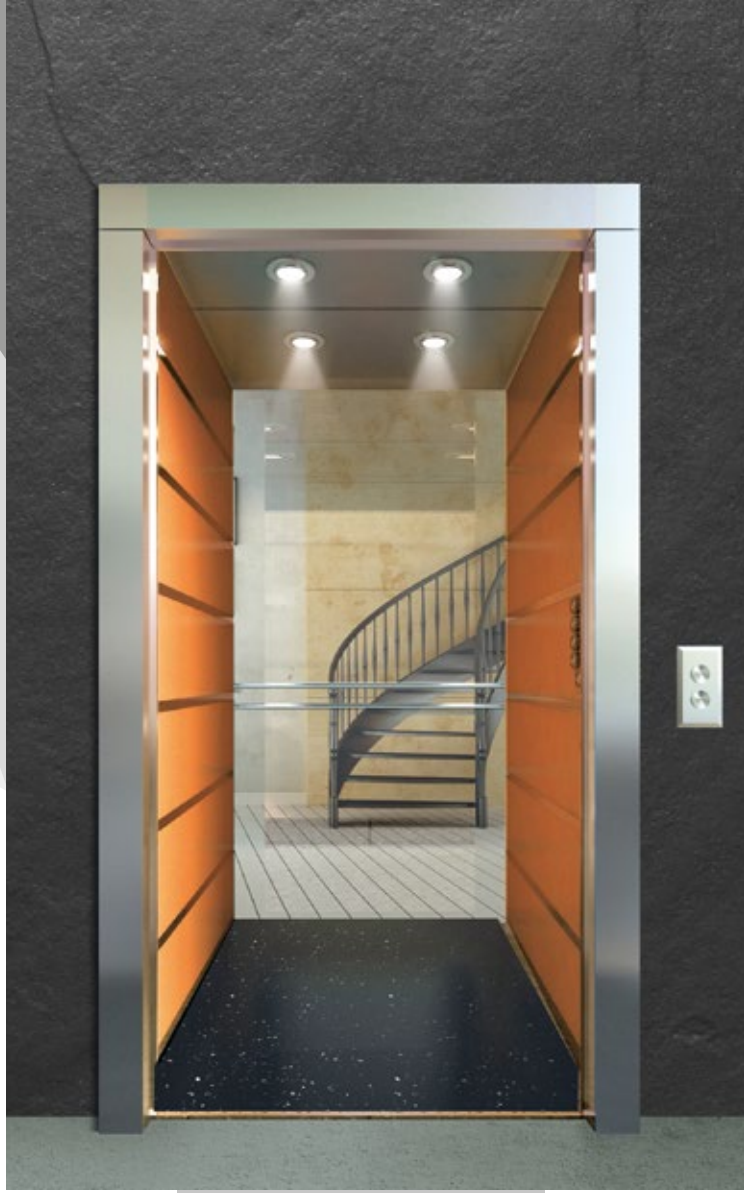

U L T R A M O D E L

O R A N G E

ZEMİN	Granit / Star Galaxy	FLOOR	Granite / Star Galaxy
PANELLER	Lamine Cam RAL 3022	WALL PANELS	Laminated Glass RAL 3022
GİRİŞ YANLARI	Lamine Cam RAL 3022	ENTRANCE SIDES	Laminated Glass RAL 3022
AYNA PANELİ	Paslanmaz Çelik / Satine	MIRROR PANEL	Stainless Steel / Satine
AYNA	Flotal Ayna / Standard	MIRROR	Float Mirror / Standard
TAVAN	Paslanmaz Çelik / Ayna	CEILING	Stainless Steel / Mirror
AYDINLATMA	LED	LIGHTING	LED
TUTAMAK	Satine Paslanmaz Çelik	HANDRAIL	Satine Stainless Steel
SÜPÜRGELİK	Paslanmaz Çelik / Ayna	KICKPLATE	Stainless Steel / Mirror
COP	Kabin Kumanda Paneli dahil değildir.	COP	Car Operation Panel not included.