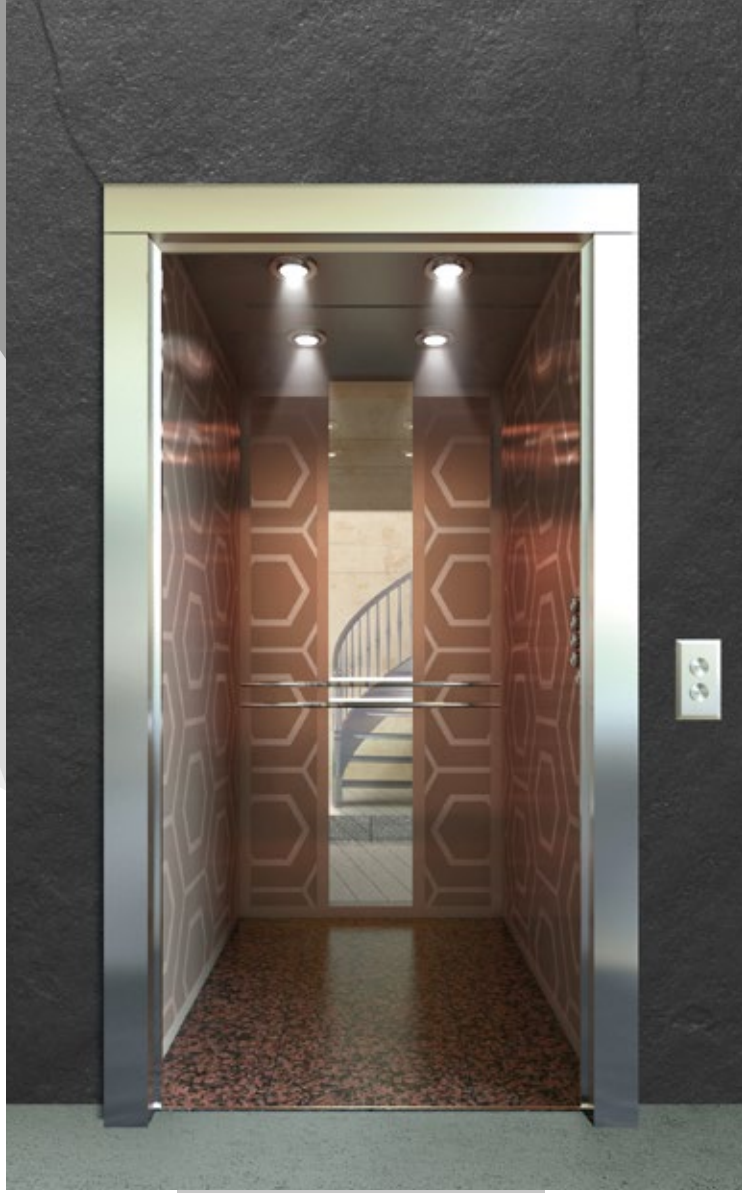

DECO
MIRROR
ROSE
GOLD

ZEMİN	Granit / Eagle Red
PANELLER	Dekoratif Paslanmaz Çelik / Mirror Ti Bronze CX-24
GİRİŞ YANLARI	Dekoratif Paslanmaz Çelik / Mirror Ti Bronze CX-24
AYNA PANELİ	Paslanmaz Çelik / Rose Altın Ayna
AYNA	Flotal Ayna / Standard
TAVAN	Paslanmaz Çelik / Rose Altın Ayna
AYDINLATMA	LED
TUTAMAK	Paslanmaz Çelik / Satine
SÜPÜRGELİK	Paslanmaz Çelik / Rose Altın Ayna
COP	Kabin Kumanda Paneli dahil değildir.

FLOOR	Granite / Eagle Red
WALL PANELS	Decorative Stainless Steel / Mirror Ti Bronze CX-24
ENTRANCE SIDES	Decorative Stainless Steel / Mirror Ti Bronze CX-24
MIRROR PANEL	Stainless Steel / Mirror Rose Gold
MIRROR	Float Mirror / Standard
CEILING	Stainless Steel / Mirror Rose Gold
LIGHTING	LED
HANDRAIL	Stainless Steel / Satine
KICKPLATE	Stainless Steel / Mirror Rose Gold
COP	Car Operation Panel not included.