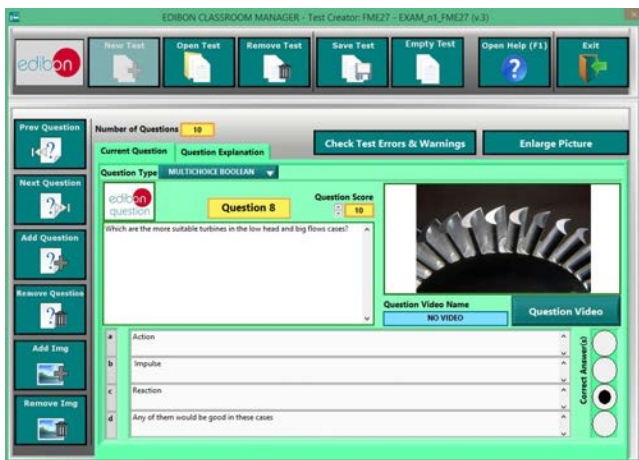

Instructor Software

- ECM-SOF. EDIBON Classroom Manager (Instructor Software).

ECM-SOF is the application that allows the Instructor to register students, manage and assign tasks for workgroups, create own content to carry out Practical Exercises, choose one of the evaluation methods to check the Student knowledge and monitor the progression related to the planned tasks for individual students, workgroups, units, etc... so the teacher can know in real time the level of understanding of any student in the classroom.

Innovative features:

- User Data Base Management.
- Administration and assignment of Workgroup, Task and Training sessions.
- Creation and Integration of Practical Exercises and Multimedia Resources.
- Custom Design of Evaluation Methods.
- Creation and assignment of Formulas & Equations.
- Equation System Solver Engine.
- Updatable Contents.
- Report generation, User Progression Monitoring and Statistics.

ECM-SOF. EDIBON Classroom Manager (Instructor Software) Application Main Screen

ECAL. EDIBON Calculations Program Package - Formula Editor Screen

ETTE. EDIBON Training Test & Exam Program Package - Main Screen with Numeric Result Question

ERS. EDIBON Results & Statistics Program Package - Student Scores Histogram

Optional
Student Software

- ESL-SOF. EDIBON Student Labsoft (Student Software).

ESL-SOF is the application addressed to the Students that helps them to understand theoretical concepts by means of practical exercises and to prove their knowledge and progression by performing tests and calculations in addition to Multimedia Resources. Default planned tasks and an Open workgroup are provided by EDIBON to allow the students start working from the first session. Reports and statistics are available to know their progression at any time, as well as explanations for every exercise to reinforce the theoretically acquired technical knowledge.