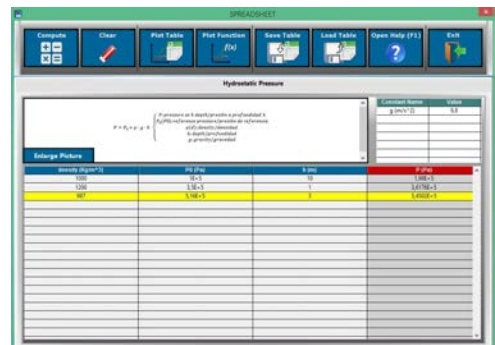

ERS. EDIBON Results & Statistics Program Package - Student Scores Histogram

Optional
Student Software

- ESL-SOF. EDIBON Student Labsoft (Student Software).

ESL-SOF is the application addressed to the Students that helps them to understand theoretical concepts by means of practical exercises and to prove their knowledge and progression by performing tests and calculations in addition to Multimedia Resources. Default planned tasks and an Open workgroup are provided by EDIBON to allow the students start working from the first session. Reports and statistics are available to know their progression at any time, as well as explanations for every exercise to reinforce the theoretically acquired technical knowledge.

Innovative features:

- Student Log-In & Self-Registration.
- Existing Tasks checking & Monitoring.
- Default contents & scheduled tasks available to be used from the first session.
- Practical Exercises accomplishment by following the Manual provided by EDIBON.
- Evaluation Methods to prove your knowledge and progression.
- Test self-correction.
- Calculations computing and plotting.
- Equation System Solver Engine.
- User Monitoring Learning & Printable Reports.
- Multimedia-Supported auxiliary resources.

For more information see ICAI catalogue. Click on the following link:

www.edibon.com/en/files/expansion/ICAI/catalog

ESL-SOF. EDIBON Student LabSoft (Student Software) Application Main Screen

EPE. EDIBON Practical Exercise Program Package Main Screen

ERS. EDIBON Results & Statistics Program Package - Question Explanation

ECAL. EDIBON Calculations Program Package Main Screen

* Specifications subject to change without previous notice, due to the convenience of improvement of the product.