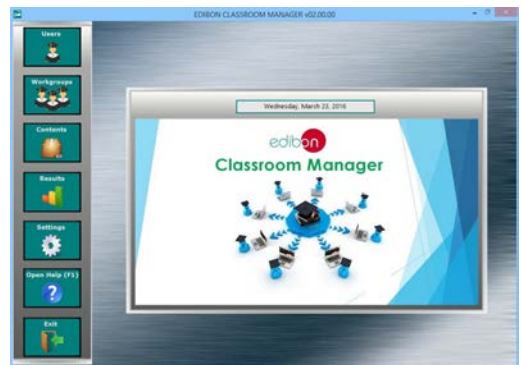

ECM-SOF. EDIBON Classroom Manager (Instructor Software) Application Main Screen