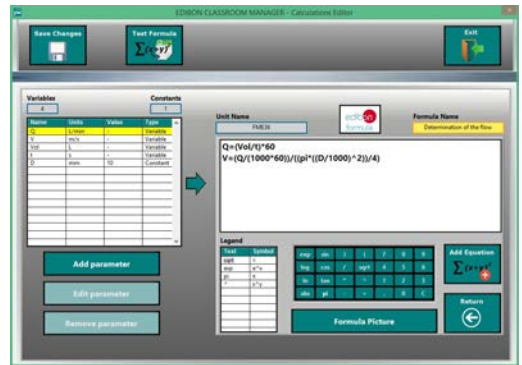

"Worlddidac Quality Charter" and Platinum Member of Worlddidac

HSMAP/ICAI. Interactive Computer Aided Instruction Software System:

With no physical connection between unit and computer, this complete software package consists of an Instructor Software (EDIBON Classroom Manager -ECM-SOF) totally integrated with the Student Software (EDIBON Student Labsoft -ESL-SOF). Both are interconnected so that the teacher knows at any moment what is the theoretical and practical knowledge of the students.

Instructor Software

- ECM-SOF. EDIBON Classroom Manager (Instructor Software).

ECM-SOF is the application that allows the Instructor to register students, manage and assign tasks for workgroups, create own content to carry out Practical Exercises, choose one of the evaluation methods to check the Student knowledge and monitor the progression related to the planned tasks for individual students, workgroups, units, etc... so the teacher can know in real time the level of understanding of any student in the classroom.

Innovative features:

- User Data Base Management.
- Administration and assignment of Workgroup, Task and Training sessions.
- Creation and Integration of Practical Exercises and Multimedia Resources.
- Custom Design of Evaluation Methods.
- Creation and assignment of Formulas & Equations.
- Equation System Solver Engine.
- Updatable Contents.
- Report generation, User Progression Monitoring and Statistics.

ECM-SOF. EDIBON Classroom Manager (Instructor Software) Application Main Screen

ECAL. EDIBON Calculations Program Package - Formula Editor Screen

ETTE. EDIBON Training Test & Exam Program Package - Main Screen with Numeric Result Question