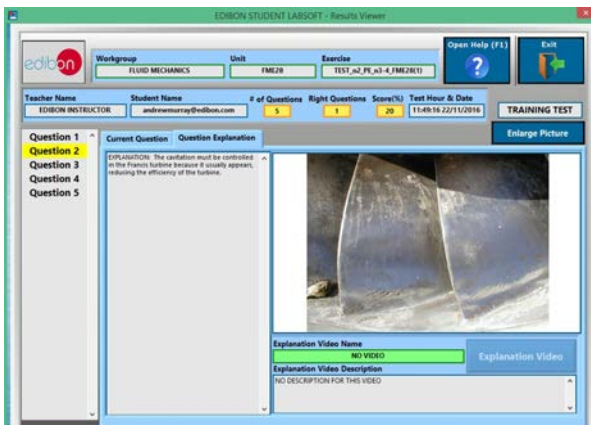

ERS. EDIBON Results & Statistics Program Package - Student Scores Histogram

Optional
Student Software

- ESL-SOF. EDIBON Student Labsoft (Student Software).

ESL-SOF is the application addressed to the Students that helps them to understand theoretical concepts by means of practical exercises and to prove their knowledge and progression by performing tests and calculations in addition to Multimedia Resources. Default planned tasks and an Open workgroup are provided by EDIBON to allow the students start working from the first session. Reports and statistics are available to know their progression at any time, as well as explanations for every exercise to reinforce the theoretically acquired technical knowledge.

Innovative features:

- Student Log-In & Self-Registration.
- Existing Tasks checking & Monitoring.
- Default contents & scheduled tasks available to be used from the first session.
- Practical Exercises accomplishment by following the Manual provided by EDIBON.
- Evaluation Methods to prove your knowledge and progression.
- Test self-correction.
- Calculations computing and plotting.
- Equation System Solver Engine.
- User Monitoring Learning & Printable Reports.
- Multimedia-Supported auxiliary resources.

For more information see ICAI catalogue. Click on the following link:

www.edibon.com/en/files/expansion/ICAI/catalog

ESL-SOF. EDIBON Student LabSoft (Student Software) Application Main Screen

EPE. EDIBON Practical Exercise Program Package Main Screen